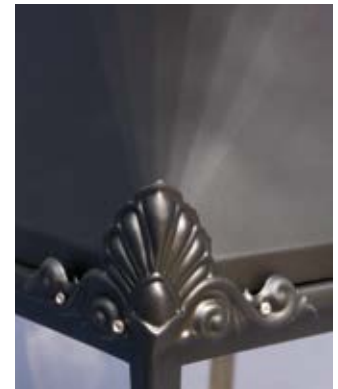

Black powder coated